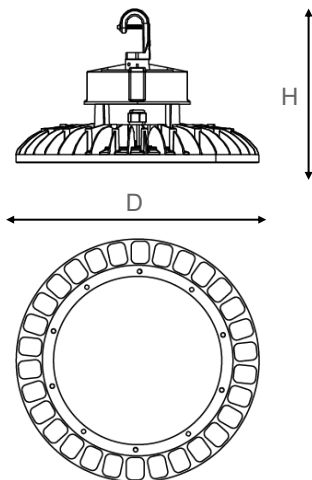

LED UFO HIGH BAY FIXTURE

PRODUCT FEATURES

- Die-Cast Aluminum Alloy Housing
- Black Finish
- IP65 Rating - Suitable for Wet Locations
- 200-480 Voltage Rating, PF > 0.9, THD < 20%
- CRI > 80
- Mercury and UV Free
- Dimming: 1-10V, PWM, VR
- Flat Clear Glass Lens
- 50,000 Hour Lifetime Rating
- 5-Year Limited Warranty
- DLC Premium Listed
- UL / cUL Certified
- Operating Temperature: -22°F to 122°F (-30°C to 50°C)

PRODUCT SPECIFICATIONS

MODEL	ITEM #	POWER (W)	LUMENS (LM)	CCT (K)	DIMENSIONS (IN) D x H	EFFICIENCY (Lm/W)	BEAM ANGLE
CLU11-240WSH1-BK50	L240W5KUFOHCL11	240	32,400	5000	Ø 14.17 x 8.98	135	110°

DIAGRAM

PHOTOMETRY

Flux Out: 24906.24lm

Height	Avg./Nadir, E	Beam Angle: 114.7°	Diameter / Area
1.0m	3258.39/ 11343.68lx		3.12m / 7.64sq.m
2.0m	814.60/ 2835.92lx		6.24m / 30.57sq.m
3.0m	362.04/ 1260.41lx		9.36m / 68.79sq.m
4.0m	203.65/ 708.98lx		12.48m / 122.30sq.m
5.0m	130.34/ 453.75lx		15.60m / 191.09sq.m
6.0m	90.51/ 315.10lx		18.72m / 275.17sq.m
7.0m	66.50/ 231.50lx		21.84m / 374.54sq.m
8.0m	50.91/ 177.24lx		24.96m / 489.20sq.m
9.0m	40.23/ 140.05lx		28.08m / 619.14sq.m
10.0m	32.58/ 113.44lx		31.20m / 764.37sq.m