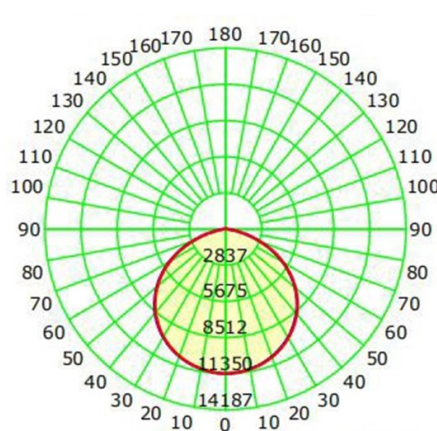

PRODUCT SPECIFICATIONS

MODEL	ITEM #	POWER (W)	LUMENS (LM)	CCT (K)	DIMENSIONS (IN) D x H	EFFICIENCY (Lm/W)	BEAM ANGLE
CLU11-240WSH1-BK50	L240W5KUFOHCL11	240	32,400	5000	Ø 14.17 x 8.98	135	110°

DIAGRAM

PHOTOMETRY

Flux Out: 24906.24lm

Height	Avg./Nadir, E	Beam Angle: 114.7°	Diameter / Area
1.0m	3258.39/ 11343.68lx		3.12m / 7.64sq.m
2.0m	814.60/ 2835.92lx		6.24m / 30.57sq.m
3.0m	362.04/ 1260.41lx		9.36m / 68.79sq.m
4.0m	203.65/ 708.98lx		12.48m / 122.30sq.m
5.0m	130.34/ 453.75lx		15.60m / 191.09sq.m
6.0m	90.51/ 315.10lx		18.72m / 275.17sq.m
7.0m	66.50/ 231.50lx		21.84m / 374.54sq.m
8.0m	50.91/ 177.24lx		24.96m / 489.20sq.m
9.0m	40.23/ 140.05lx		28.08m / 619.14sq.m
10.0m	32.58/ 113.44lx		31.20m / 764.37sq.m