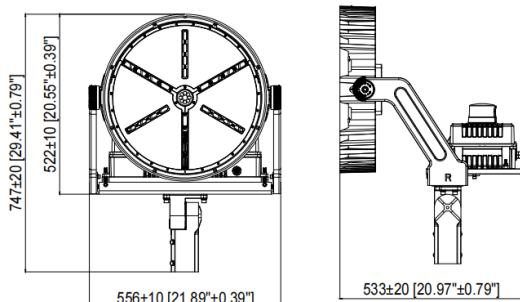

PRODUCT DIMENSIONS

AM MOUNTING BRACKET