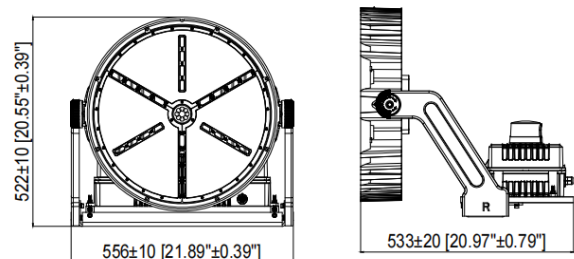

## PRODUCT DIMENSIONS

AM MOUNTING BRACKET

FM MOUNTING BRACKET

## PRODUCT PACKAGING

**Lamp Net Weight: 21.8 KG[47.96 LBS] / PC**

	Size	Qty / Carton	Gross Weight / Carton
Outer box	625*605*585 mm [24.61*23.82*23.03 inch]	1 PC	25.9 KG [56.98 LBS]

\*Tolerance of Carton Size: ±15 mm [±0.59 inch], Tolerance of Weight: ±10%.