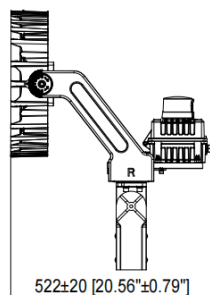

PRODUCT DIMENSIONS

AM MOUNTING BRACKET