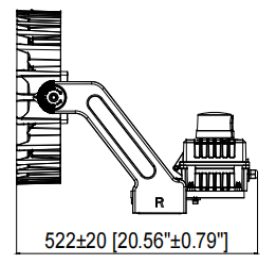

FM MOUNTING BRACKET