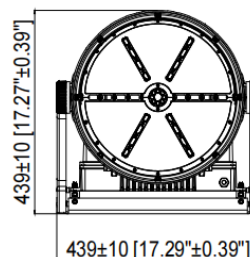

FM MOUNTING BRACKET