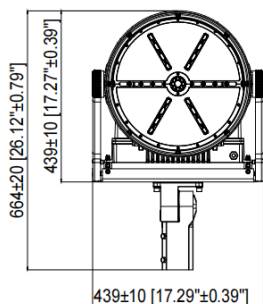

PRODUCT DIMENSIONS

AM MOUNTING BRACKET